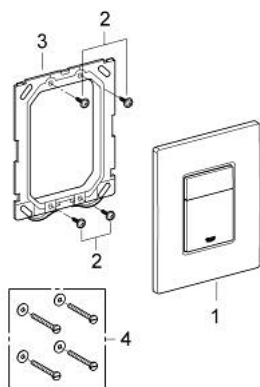

38 732 P00 SKATE COSMOPOLITAN WALL PLATE

PRODUCT DESCRIPTION

- Colour: matt chrome
- for dual flush
- for pneumatic discharge valve AV1
- vertical and horizontal installation
- 156 x 197 mm
- ABS
- GROHE Long-Life finish
- GROHE Water Saving - Less water, perfect flow
- for combination with Rapid SL and Uniset with GD 2 cisterns
- for use with Rapid SLX please order shaft 66 791 000 (sold separately)

38 732 P00 SKATE COSMOPOLITAN WALL PLATE

SPARE PARTS, February 2010 – now

1: Top plate with push button (Spare part-nr. 42371P00)

2: Screw (Spare part-nr. 6636200M)

3: Mounting frame (Spare part-nr. 43207000)

4: Fixing set (Spare part-nr. 4308500M)*

* Optional accessories