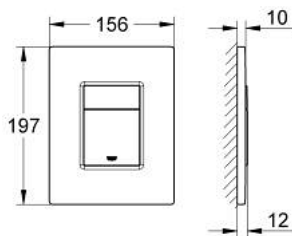

38 732 P00 SKATE COSMOPOLITAN WALL PLATE

PRODUCT DESCRIPTION

- Colour: matt chrome
- for dual flush
- for pneumatic discharge valve AV1
- vertical and horizontal installation
- 156 x 197 mm
- ABS
- GROHE Long-Life finish
- GROHE Water Saving - Less water, perfect flow
- for combination with Rapid SL and Uniset with GD 2 cisterns
- for use with Rapid SLX please order shaft 66 791 000 (sold separately)

38 732 P00 SKATE COSMOPOLITAN WALL PLATE

SPARE PARTS, February 2010 – now

1: Top plate with push button (Spare part-nr. 42371P00)

2: Screw (Spare part-nr. 6636200M)

3: Mounting frame (Spare part-nr. 43207000)