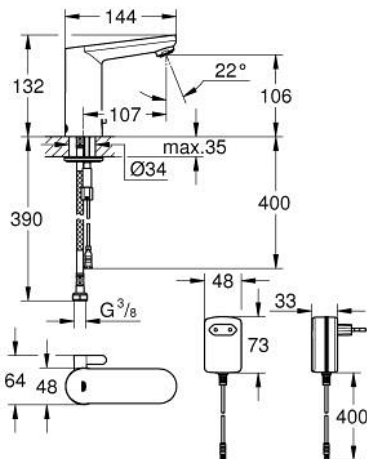

## 36 325 001 EUROSMART COSMOPOLITAN E INFRA-RED ELECTRONIC BASIN MIXER 1/2" WITH MIXING DEVICE AND ADJUSTABLE TEMPERATURE LIMITER

### PRODUCT DESCRIPTION

- Colour: chrome
- with infrared sensor for bi-directional communication for monitoring, configuration and servicing
- with plug transformer 100-230 V AC, 50-60 Hz, 6 V DC
- GROHE Water Saving perlator 5.7 l/min
- fleksibilna spojna creva
- nepovratni ventil
- filter za nečistoću
- integrisani el. mag. ventil
- brzi instalacijski sistem
- 7 pre-set programs:
- auto flush
- thermal disinfection
- cleaning mode
- additional functions and precise settings by remote control 36 407
- CE odobrenje
- akustična grupa I koja se slaže sa DIN 4109
- tip zaštite baterije IP 59K
- min. preporučeni pritisak 1.0 bar