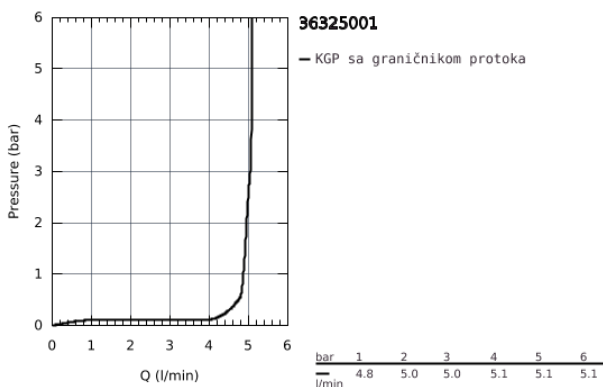

## 36 325 001 EUROSMART COSMOPOLITAN E INFRA-RED ELECTRONIC BASIN MIXER 1/2" WITH MIXING DEVICE AND ADJUSTABLE TEMPERATURE LIMITER

### PRODUCT DESCRIPTION

- Colour: chrome
- with infrared sensor for bi-directional communication for monitoring, configuration and servicing
- with plug transformer 100-230 V AC, 50-60 Hz, 6 V DC
- GROHE Water Saving perlator 5.7 l/min
- fleksibilna spojna creva
- nepovratni ventil
- filter za nečistoću
- integrisani el. mag. ventil
- brzi instalacijski sistem
- 7 pre-set programs:
- auto flush
- thermal disinfection
- cleaning mode
- additional functions and precise settings by remote control 36 407
- CE odobrenje
- akustična grupa I koja se slaže sa DIN 4109
- tip zaštite baterije IP 59K
- min. preporučeni pritisak 1.0 bar