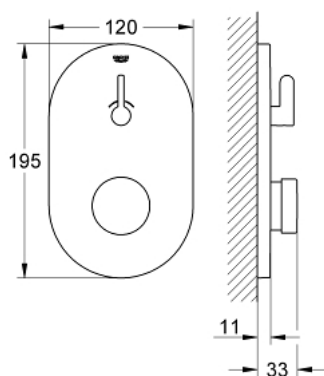

## 36 321 000 EUROSMART COSMOPOLITAN T SELF-CLOSING SHOWER MIXER 1/2" WITH MIXING DEVICE AND ADJUSTABLE TEMPERATURE LIMITER

### PRODUCT DESCRIPTION

- Colour: chrome
- GROHE Long-Life premaz
- hromirana rozeta
- 3 adjustable flow times: short - medium - long (factory setting: medium), approx. 7, 15, 30 sec (pressure dependent)
- raspon pritiska od 0.5 do 6 bar
- filter za nečistoću
- set za završnu instalaciju za ugradnu kutiju
- 36 322 001
- bez ugradnog tela