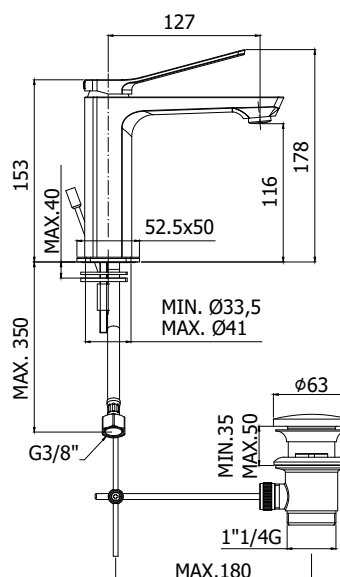

## DESCRIPTION

Wash basin mixer complete with:

- aerator M24x1
- set of 2 stainless steel hoses 3/8"G

## ART.

**TI 071 . .**  
without pop up waste

**TI 071K . .**  
with 1"1/4G Clic-Clac press top waste

**TI 075 . .**  
with 1"1/4G pop up waste