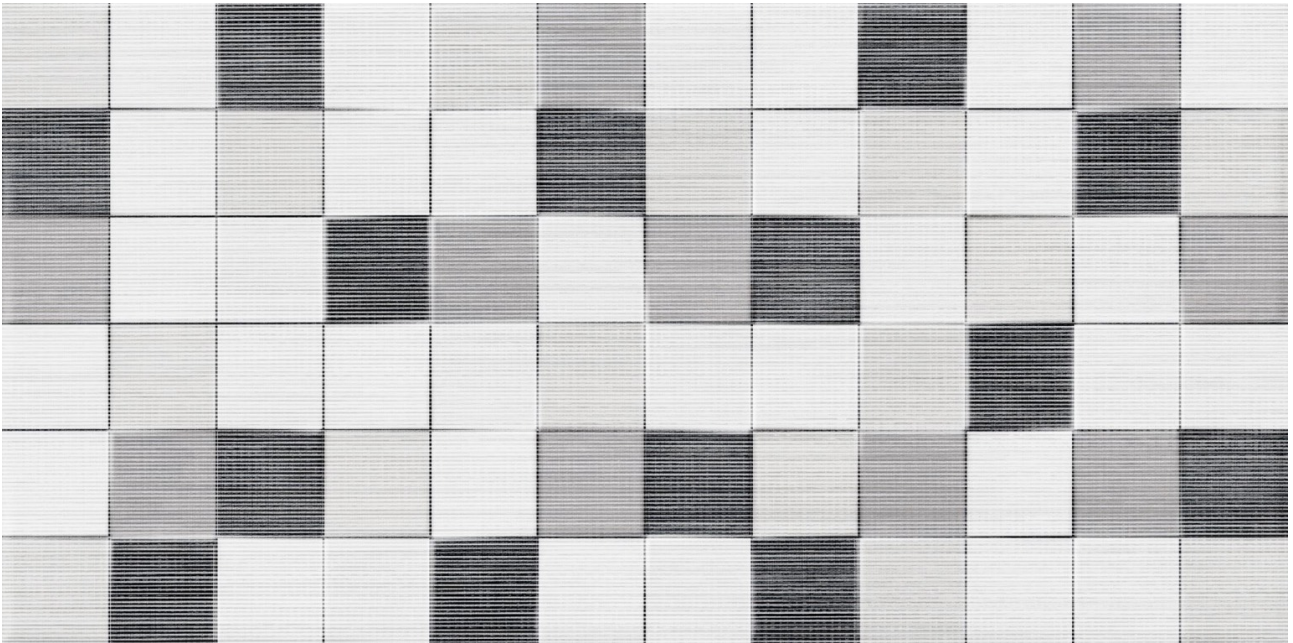

---

**PRODUCT**  
**TESSILE CUBIK GRIS**

---

25x50 (10"x20") | Porous White Body Tile

**GRAPHIC VARIETY**

**ROOM SCENES**

## TECHNICAL DATA

NAME: TESSILE CUBIK GRIS  
CODE: BG000000008565  
GROUPS: Innova  
SERIES: TESSILE  
SIZE: 25x50 (10"x20")  
CÓDIGO DE VENTA: A029  
AVAILABILITY: Keros Bulgaria (Ruse)  
TYPOLOGY: Porous White Body Tile  
FINISH: Matt  
LOOK: Lines  
USE: Wall Tile