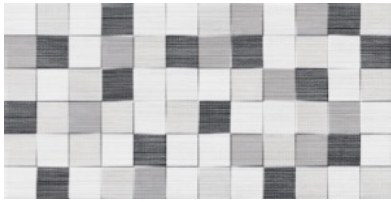

---

**PRODUCT**  
**TESSILE CUBIK GRIS**

---

25x50 (10"x20") | Porous White Body Tile

**GRAPHIC VARIETY**

**ROOM SCENES**

## TECHNICAL DATA

NAME: TESSILE CUBIK GRIS  
CODE: BG000000008565  
GROUPS: Innova  
SERIES: TESSILE  
SIZE: 25x50 (10"x20")  
CÓDIGO DE VENTA: A029  
AVAILABILITY: Keros Bulgaria (Ruse)  
TYPOLOGY: Porous White Body Tile  
FINISH: Matt  
LOOK: Lines  
USE: Wall Tile