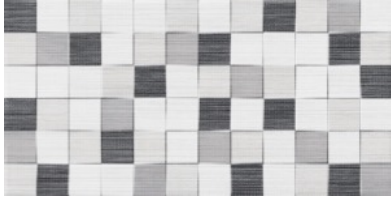

---

**PRODUCT**  
**TESSILE CUBIK GRIS**

---

25x50 (10"x20") | Porous White Body Tile

**GRAPHIC VARIETY**

**ROOM SCENES**

## TECHNICAL DATA

NAME: TESSILE CUBIK GRIS  
CODE: BG000000008565  
GROUPS: Innova  
SERIES: TESSILE  
SIZE: 25x50 (10"x20")  
CÓDIGO DE VENTA: A029  
AVAILABILITY: Keros Bulgaria (Ruse)  
TYPOLOGY: Porous White Body Tile  
FINISH: Matt  
LOOK: Lines  
USE: Wall Tile