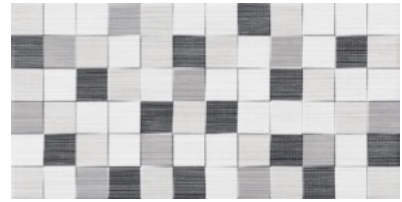

---

**PRODUCT**  
**TESSILE CUBIK GRIS**

---

25x50 (10"x20") | Porous White Body Tile

**GRAPHIC VARIETY**

**ROOM SCENES**

## TECHNICAL DATA

NAME: TESSILE CUBIK GRIS  
CODE: BG000000008565  
GROUPS: Innova  
SERIES: TESSILE  
SIZE: 25x50 (10"x20")  
CÓDIGO DE VENTA: A029  
AVAILABILITY: Keros Bulgaria (Ruse)  
TYPOLOGY: Porous White Body Tile  
FINISH: Matt  
LOOK: Lines  
USE: Wall Tile