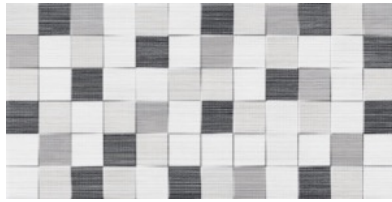

---

**PRODUCT**  
**TESSILE CUBIK GRIS**

---

25x50 (10"x20") | Porous White Body Tile

**GRAPHIC VARIETY**

**ROOM SCENES**

## TECHNICAL DATA

NAME: TESSILE CUBIK GRIS  
CODE: BG000000008565  
GROUPS: Innova  
SERIES: TESSILE  
SIZE: 25x50 (10"x20")  
CÓDIGO DE VENTA: A029  
AVAILABILITY: Keros Bulgaria (Ruse)  
TYPOLOGY: Porous White Body Tile  
FINISH: Matt  
LOOK: Lines  
USE: Wall Tile