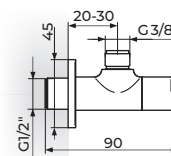

261238B black

UGAONI VENTIL S2
1/2" x 3/8"