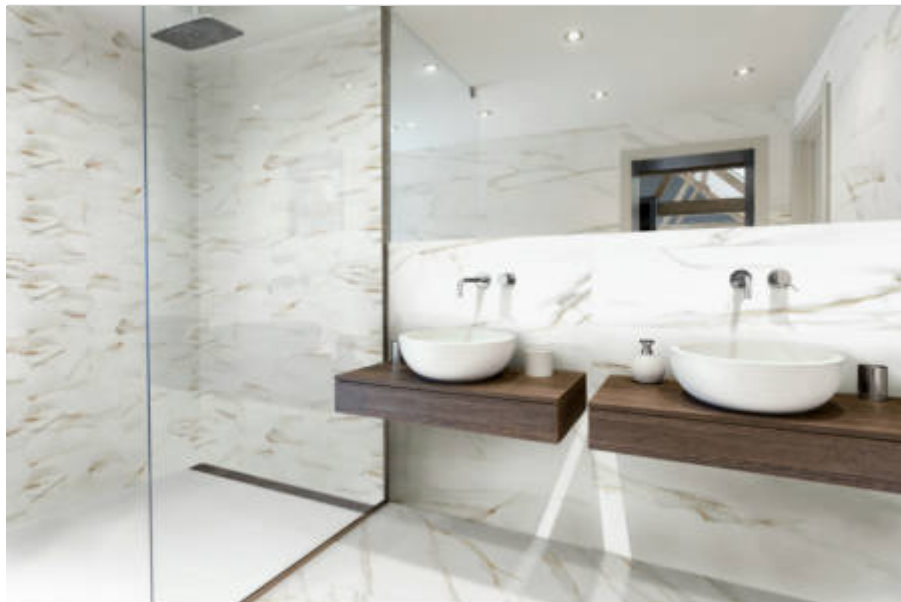

PRODUCT
ARDENZA HEXA MATE

30x90 (12"x35") | Porous White Body Tile

GRAPHIC VARIETY

ROOM SCENES

TECHNICAL DATA

NAME: ARDENZA HEXA MATE

CODE: BG0000000043781

GROUPS: Actual, Innova

SERIES: ARDENZA

SIZE: 30x90 (12"x35")

THICKNESS: 10.7

CÓDIGO DE VENTA: A078

AVAILABILITY: Keros Bulgaria (Ruse)|Keros Cerámica
(Nules - Castellón)

TYPOLOGY: Porous White Body Tile

FINISH: Matt

LOOK: Marble