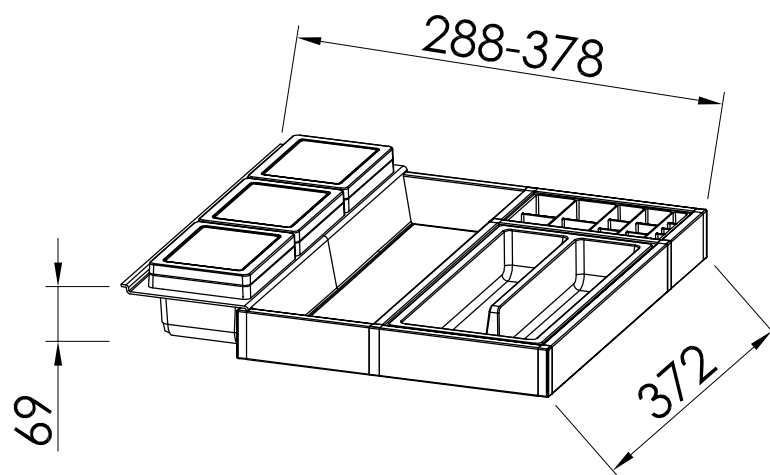

ORGANIZATOR PREDALA ZG. 400
DRAWER ORGANIZER UPPER 400

ORGANIZATOR PREDALA SPOD.400
DRAWER ORGANIZER BOTTOM 400

ORGANIZATORJI PREDALA
DRAWER ORGANIZER

NOGICE POHIŠTVENE
H=400 mm