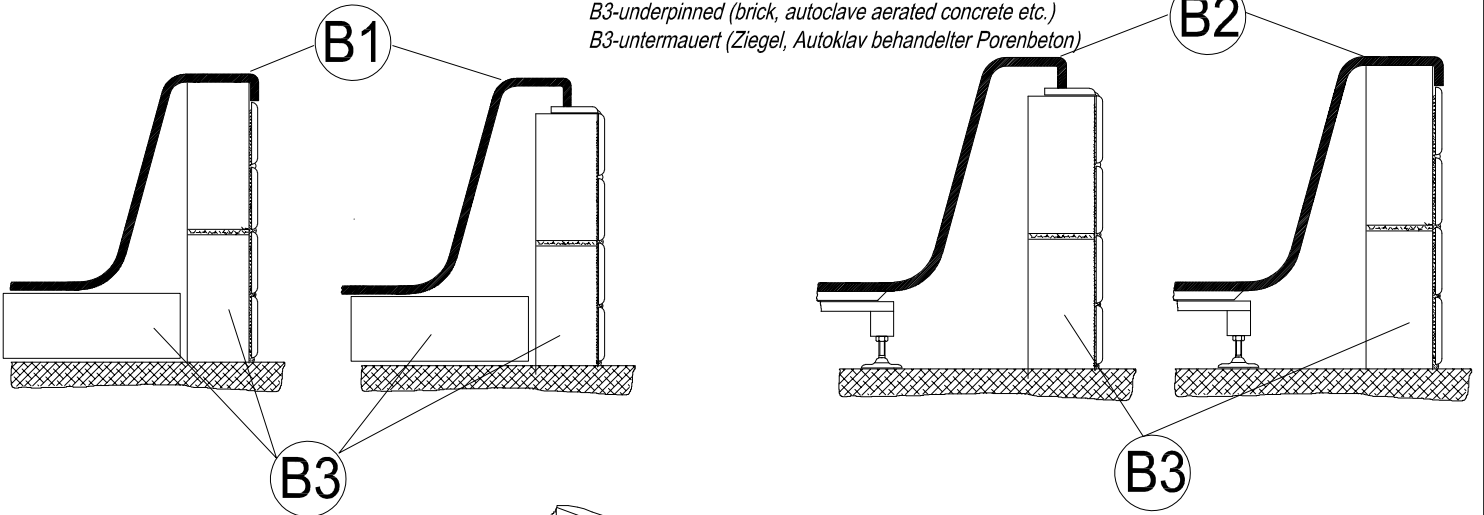

OPTION OF INSTALLATION AGAINST THE WALL
EINBAUVARIANTE AM WAND

UNDERPINNED (brick, autoclave aerated concrete etc.)
UNTERMAUERT (ZIEGEL, Autoklav behandelter Porenbeton)

INSTALLATION OPTIONS OF THE FRONT
EINBAUVARIANTE DER VORDERSEITE

- B1-shower tray without the base
- B1-Duschwanne ohne Sockel
- B2-shower tray with base
- B2-Duschwanne mit Sockel
- B3-underpinned (brick, autoclave aerated concrete etc.)
- B3-untermauert (Ziegel, Autoklav behandelter Porenbeton)

B3 UNDERPINNED (brick, autoclave aerated concrete etc.)
UNTERMAUERT (ZIEGEL, Autoklav behandelter Porenbeton)

INSTALLATION OF SIPHON
SIPHON-MONTAGE

1. De-installation of the panel
Demontage der Schürze

2. Levelling and marking positions for A1 support element