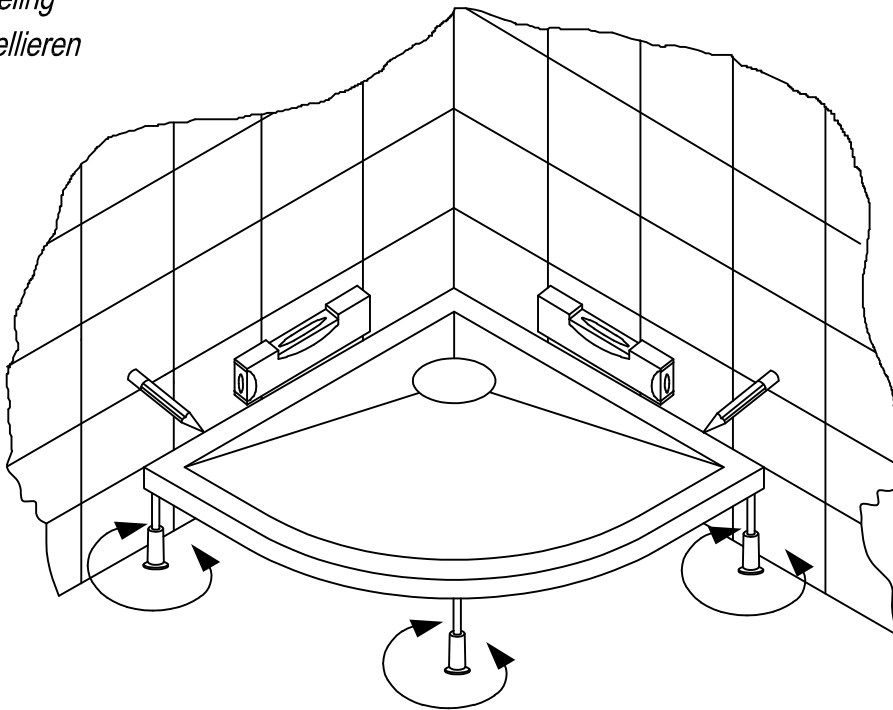

2. Leveling
Nivellieren