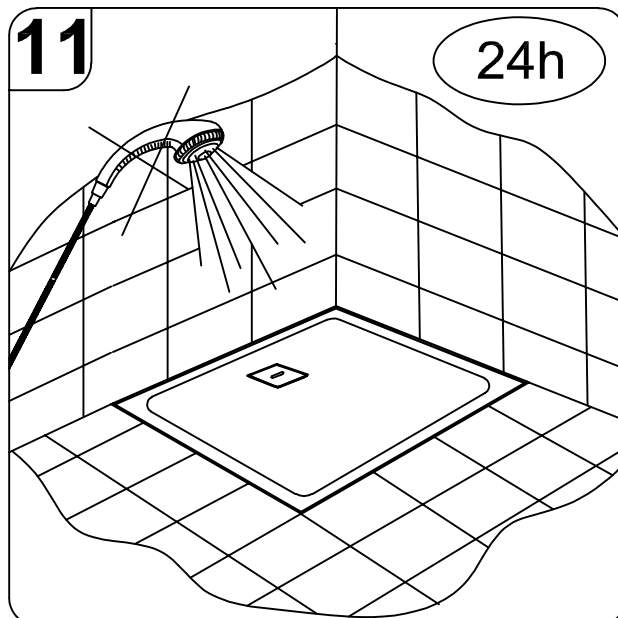

Preparation of the sites for the siphon and assembly for floor installation for shower tray CANARY
Vorbereitung der Stelle für Siphon und Montage für Bodeneinbau für Duschwanne CANARY

1

CANARY 90X75, 100X80, 120X80, 120X90, 140X90

2

3

MOONWALK, RE-WALK, ACRO, PANDORA, CANARY, CAPO, LIMBO

MOONWALK, RE-WALK, ACRO, PANDORA, CANARY, CAPO, LIMBO

MOONWALK, RE-WALK, ACRO, PANDORA, CANARY, CAPO, LIMBO

1. De-installation of the panel
 Demontage der Schürze