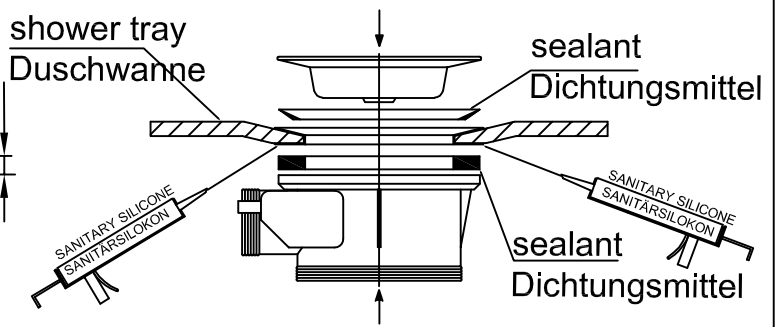

Preparation of the sites for the siphon and assembly for floor installation for shower tray CANARY
Vorbereitung der Stelle für Siphon und Montage für Bodeneinbau für Duschwanne CANARY

1

CANARY 90X75, 100X80, 120X80, 120X90, 140X90

2

3

MOONWALK, RE-WALK, ACRO, PANDORA, CANARY, CAPO, LIMBO

MOONWALK, RE-WALK, ACRO, PANDORA, CANARY, CAPO, LIMBO

MOONWALK, RE-WALK, ACRO, PANDORA, CANARY, CAPO, LIMBO

1. De-installation of the panel
 Demontage der Schürze