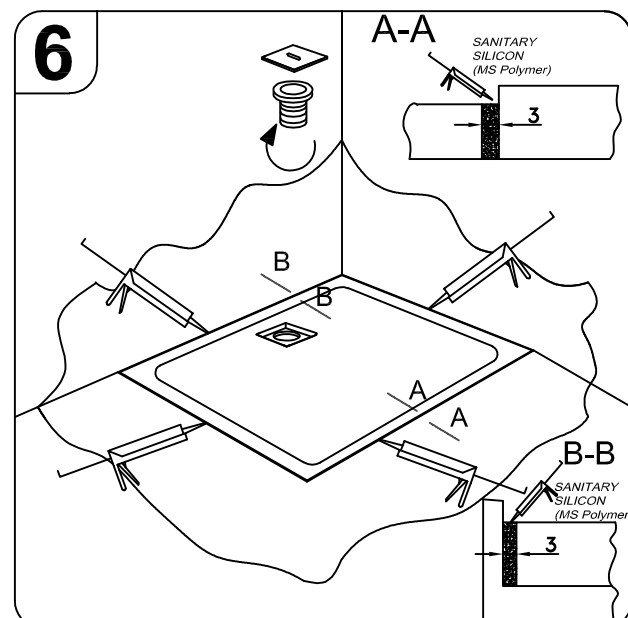

Preparation of the sites for the siphon and assembly for floor installation for shower tray CANARY
Vorbereitung der Stelle für Siphon und Montage für Bodeneinbau für Duschwanne CANARY

1

CANARY 90X75, 100X80, 120X80, 120X90, 140X90

2

3

MOONWALK, RE-WALK, ACRO, PANDORA, CANARY, CAPO, LIMBO

MOONWALK, RE-WALK, ACRO, PANDORA, CANARY, CAPO, LIMBO

MOONWALK, RE-WALK, ACRO, PANDORA, CANARY, CAPO, LIMBO

1. De-installation of the panel
 Demontage der Schürze