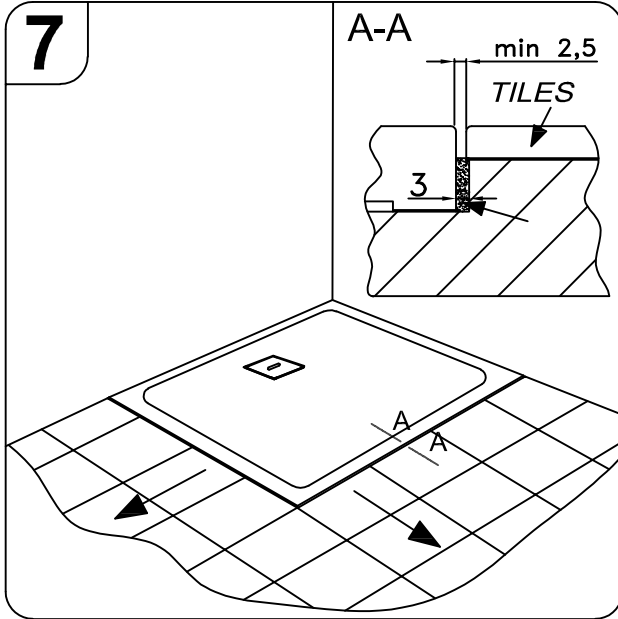

Preparation of the sites for the siphon and assembly for floor installation for shower tray CANARY
Vorbereitung der Stelle für Siphon und Montage für Bodeneinbau für Duschwanne CANARY

1

CANARY 90X75, 100X80, 120X80, 120X90, 140X90

2

3

MOONWALK, RE-WALK, ACRO, PANDORA, CANARY, CAPO, LIMBO

MOONWALK, RE-WALK, ACRO, PANDORA, CANARY, CAPO, LIMBO

MOONWALK, RE-WALK, ACRO, PANDORA, CANARY, CAPO, LIMBO

1. De-installation of the panel
 Demontage der Schürze