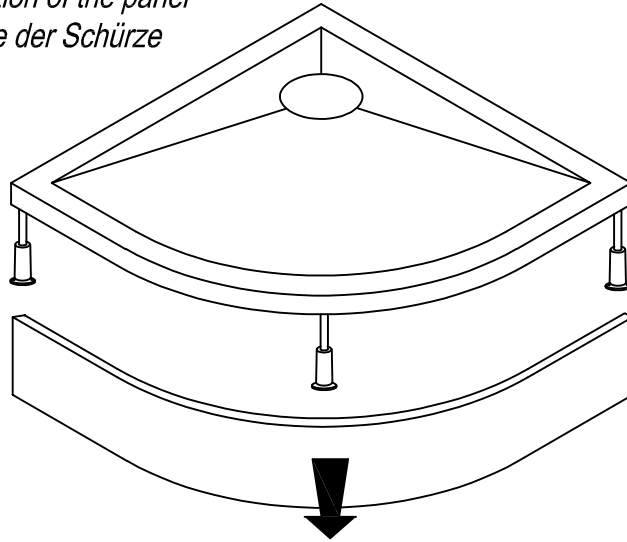

Preparation of the sites for the siphon and assembly for floor installation for shower tray CANARY
Vorbereitung der Stelle für Siphon und Montage für Bodeneinbau für Duschwanne CANARY

1

CANARY 90X75, 100X80, 120X80, 120X90, 140X90

2

3

MOONWALK, RE-WALK, ACRO, PANDORA, CANARY, CAPO, LIMBO

MOONWALK, RE-WALK, ACRO, PANDORA, CANARY, CAPO, LIMBO

MOONWALK, RE-WALK, ACRO, PANDORA, CANARY, CAPO, LIMBO

1. De-installation of the panel
 Demontage der Schürze