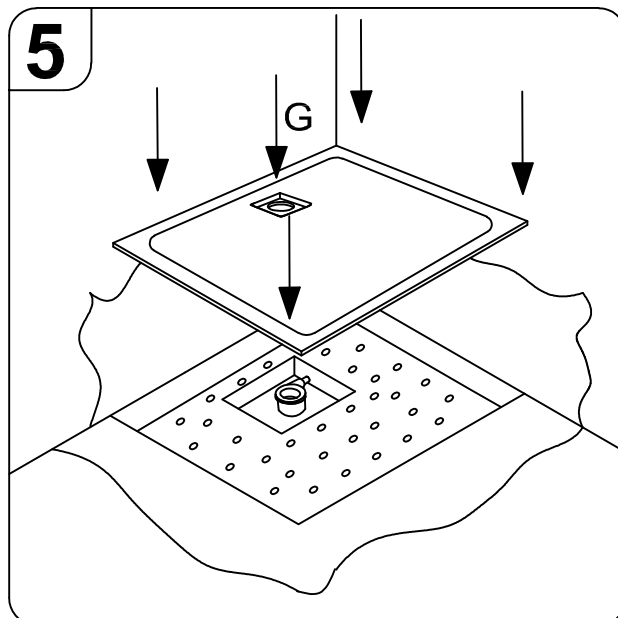

Preparation of the sites for the siphon and assembly for floor installation for shower tray CANARY
Vorbereitung der Stelle für Siphon und Montage für Bodeneinbau für Duschwanne CANARY

1

CANARY 90X75, 100X80, 120X80, 120X90, 140X90

2

3

MOONWALK, RE-WALK, ACRO, PANDORA, CANARY, CAPO, LIMBO

MOONWALK, RE-WALK, ACRO, PANDORA, CANARY, CAPO, LIMBO

MOONWALK, RE-WALK, ACRO, PANDORA, CANARY, CAPO, LIMBO

1. De-installation of the panel
 Demontage der Schürze