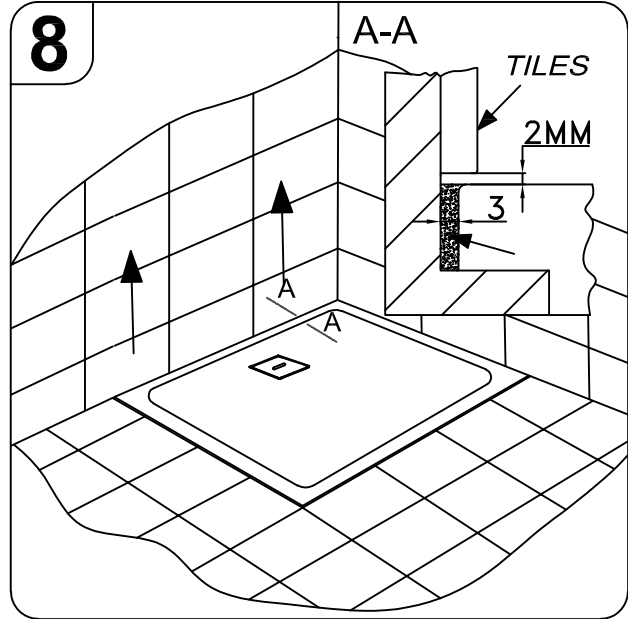

Preparation of the sites for the siphon and assembly for floor installation for shower tray CANARY
Vorbereitung der Stelle für Siphon und Montage für Bodeneinbau für Duschwanne CANARY

1

CANARY 90X75, 100X80, 120X80, 120X90, 140X90

2

3

MOONWALK, RE-WALK, ACRO, PANDORA, CANARY, CAPO, LIMBO

MOONWALK, RE-WALK, ACRO, PANDORA, CANARY, CAPO, LIMBO

MOONWALK, RE-WALK, ACRO, PANDORA, CANARY, CAPO, LIMBO

1. De-installation of the panel
 Demontage der Schürze