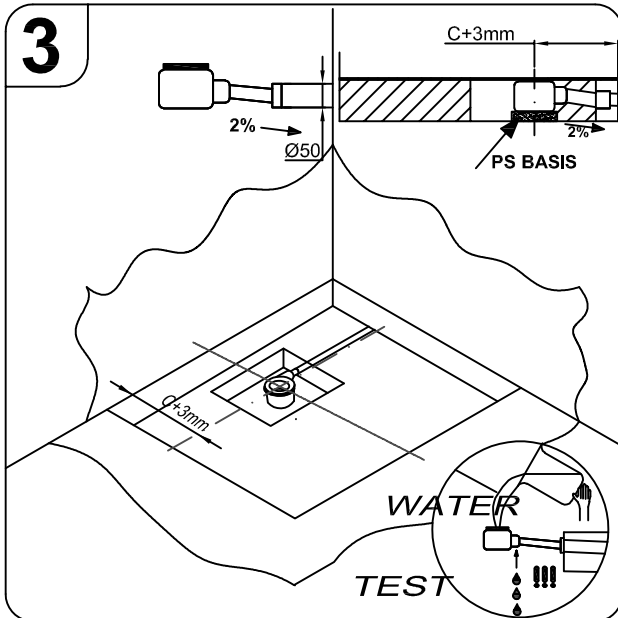

Preparation of the sites for the siphon and assembly for floor installation for shower tray CANARY
Vorbereitung der Stelle für Siphon und Montage für Bodeneinbau für Duschwanne CANARY

1

CANARY 90X75, 100X80, 120X80, 120X90, 140X90

2

3

MOONWALK, RE-WALK, ACRO, PANDORA, CANARY, CAPO, LIMBO

MOONWALK, RE-WALK, ACRO, PANDORA, CANARY, CAPO, LIMBO

MOONWALK, RE-WALK, ACRO, PANDORA, CANARY, CAPO, LIMBO

1. De-installation of the panel
 Demontage der Schürze