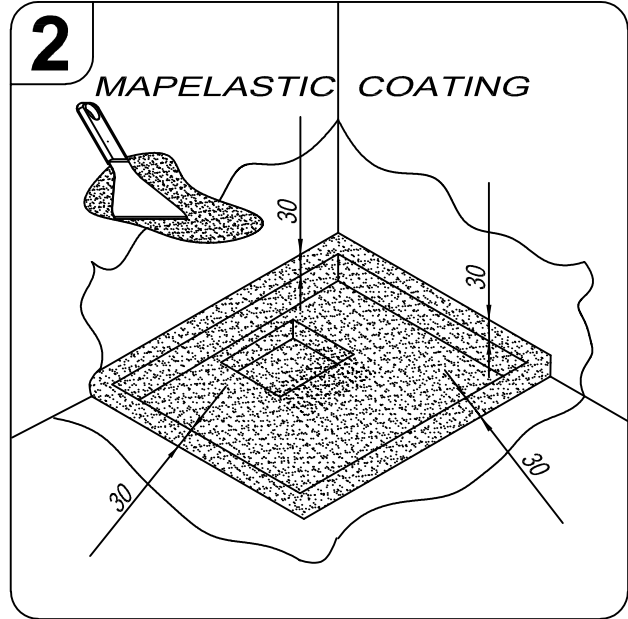

Preparation of the sites for the siphon and assembly for floor installation for shower tray CANARY
Vorbereitung der Stelle für Siphon und Montage für Bodeneinbau für Duschwanne CANARY

1

CANARY 90X75, 100X80, 120X80, 120X90, 140X90

2

3

MOONWALK, RE-WALK, ACRO, PANDORA, CANARY, CAPO, LIMBO

MOONWALK, RE-WALK, ACRO, PANDORA, CANARY, CAPO, LIMBO

MOONWALK, RE-WALK, ACRO, PANDORA, CANARY, CAPO, LIMBO

1. De-installation of the panel
 Demontage der Schürze