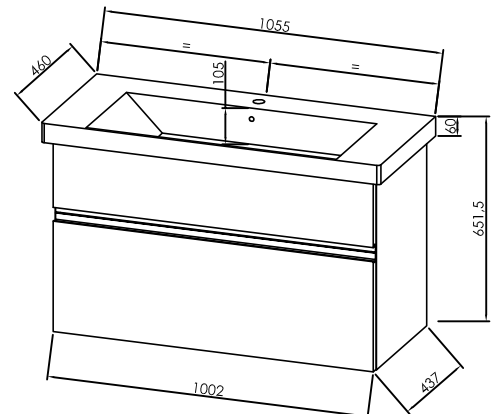

TOO 60 WH - LED, SW, S  
TOO 60 ACACIA - LED, SW, S  
TOO 60 HACIENDA BL. - LED, SW, S

TOO 80 WH - LED, SW, S  
TOO 80 ACACIA - LED, SW, S  
TOO 80 HACIENDA BL. - LED, SW, S

TOO 100 WH - LED, SW, S  
TOO 100 ACACIA - LED, SW, S  
TOO 100 HACIENDA BL. - LED, SW, S

**NOGICE POHIŠTVENE**  
**H=200 mm**