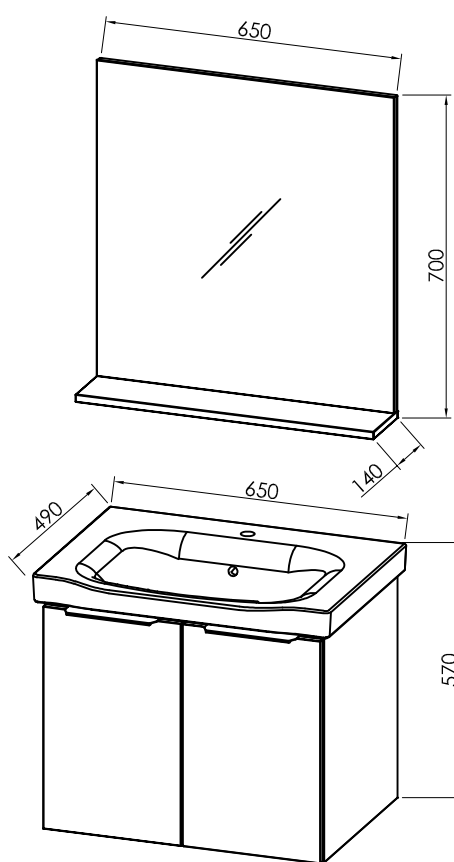

OUL 65 ACACIA LIGHT
OUL 65 GRAY

LANA
OUL / OGL 65, 80