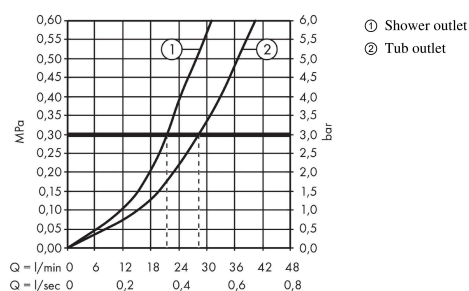

Vivenis
Single lever bath mixer for concealed installation
 Surfaces: **Chrome** Article Number: **75415000**

Description

product features

- connection type: basic set
- flow rate upper outlet: 21 l/min
- flow rate lower outlet: 29 l/min
- min. operating pressure: 1 bar
- max. operating pressure: 10 bar
- ceramic cartridge
- temperature limitation adjustable
- diverter with automatic resetting
- with silencer

Design awards

reddot winner 2021

Product image

Scale drawing

Flowchart

Vivenis
Single lever bath mixer for concealed installation
 Surfaces: **Chrome** Article Number: **75415000**

Exploded Drawing

Year of production: >06/21