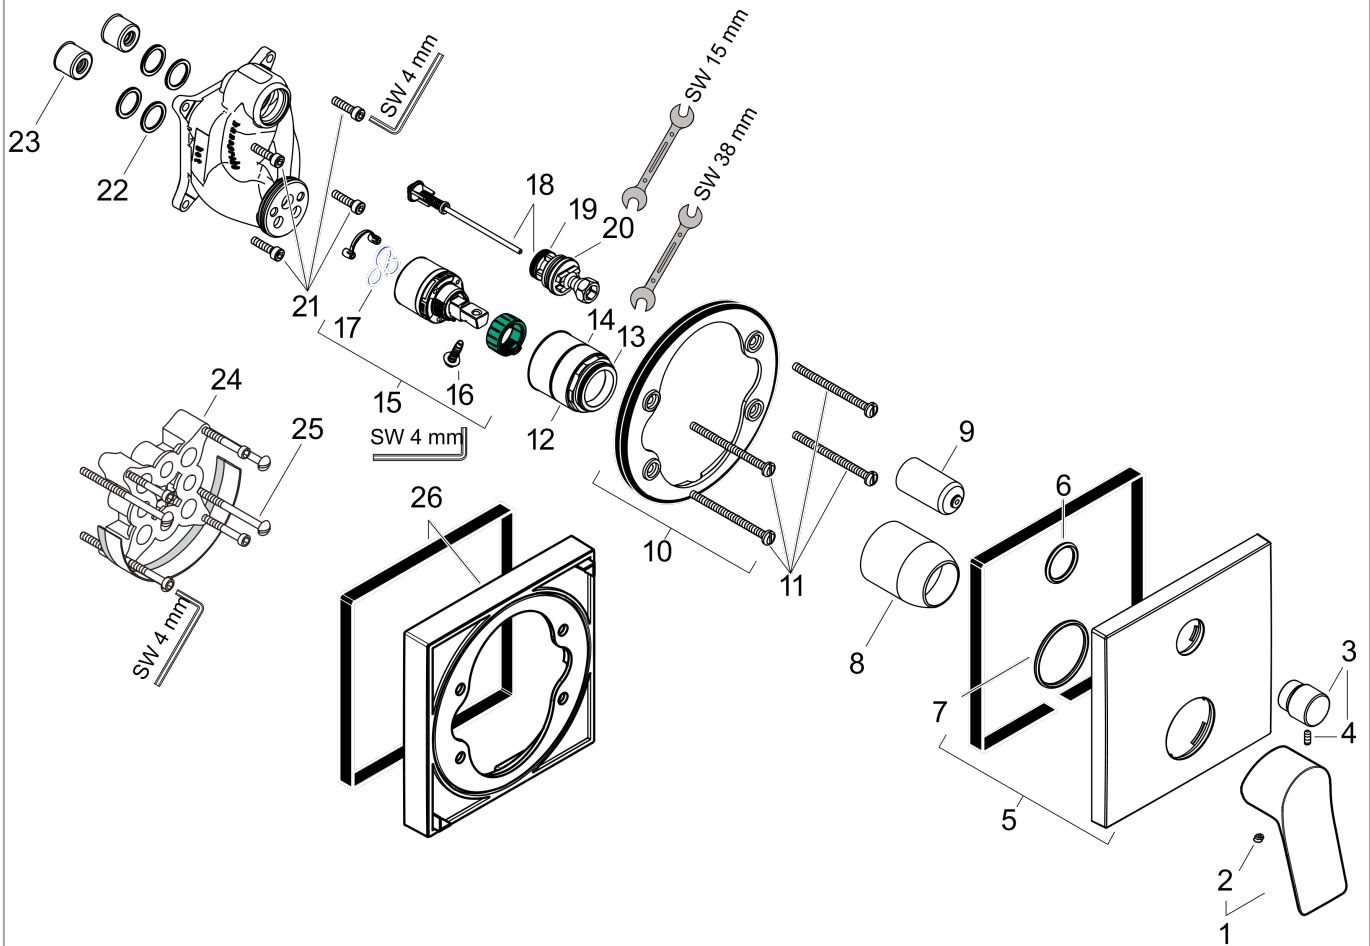

Vivenis
Single lever bath mixer for concealed installation
 Surfaces: **Chrome** Article Number: **75415000**

Description

product features

- connection type: basic set
- flow rate upper outlet: 21 l/min
- flow rate lower outlet: 29 l/min
- min. operating pressure: 1 bar
- max. operating pressure: 10 bar
- ceramic cartridge
- temperature limitation adjustable
- diverter with automatic resetting
- with silencer

Design awards

reddot winner 2021

Product image

Scale drawing

Flowchart

Vivenis
Single lever bath mixer for concealed installation
 Surfaces: **Chrome** Article Number: **75415000**

Exploded Drawing

Year of production: >06/21

Vivenis
Single lever bath mixer for concealed installation
 Surfaces: **Chrome** Article Number: **75415000**

Spare part list

Year of production: >06/21

Pos.	Description	Article Number	Price	PU
1	handle	94297000	-	1
2	screw cover	96338000	-	1
3	diverter knob	98795000	-	1
4	hollow set screw M4x10	97667000	-	1
5	escutcheon 155 / 155 mm	94302000	-	1
6	O-ring 43x3	98418000	-	1
7	O-ring 23x3	98142000	-	1
8	sleeve	98790000	-	1
9	sleeve	98794000	-	1
10	holder for escutcheon	98793000	-	1
11	set of fixing screws	96454000	-	1
12	nut	98796000	-	1
13	O-ring 30x1,5	98433000	-	1
14	O-ring 39x1,5	98400000	-	1
15	cartridge, assy	92730000	-	1
16	locking screw for handle	95140000	-	1
17	seal	95008000	-	1
18	selector assy	95014000	-	1
19	O-ring 16x2,3	98207000	-	1
20	O-ring 20x2,5	92602000	-	1
21	set of screws	96525000	-	1
22	O-ring 16x2	98133000	-	1
23	noise reduction	94073000	-	1
24	extension 25 mm	13595000	-	1
25	set of fixing screws	97747000	-	1
26	extension 22 mm	13593000	-	1