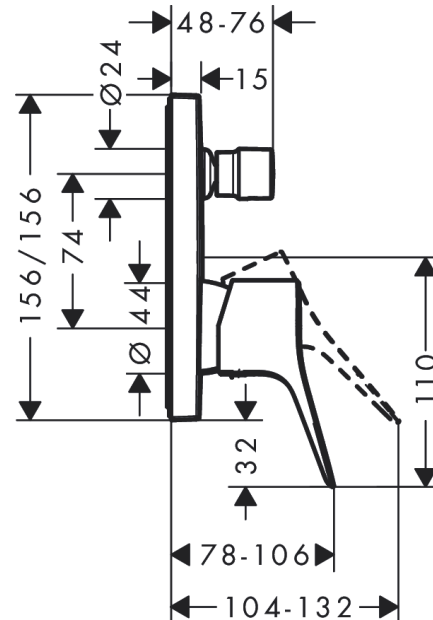

Vivenis
Single lever bath mixer for concealed installation
 Surfaces: **Chrome** Article Number: **75415000**

Description

product features

- connection type: basic set
- flow rate upper outlet: 21 l/min
- flow rate lower outlet: 29 l/min
- min. operating pressure: 1 bar
- max. operating pressure: 10 bar
- ceramic cartridge
- temperature limitation adjustable
- diverter with automatic resetting
- with silencer

Design awards

reddot winner 2021

Product image

Scale drawing

Flowchart

Vivenis
Single lever bath mixer for concealed installation
 Surfaces: **Chrome** Article Number: **75415000**

Exploded Drawing

Year of production: >06/21

Vivenis
Single lever bath mixer for concealed installation
 Surfaces: **Chrome** Article Number: **75415000**

Spare part list

Year of production: >06/21

Pos.	Description	Article Number	Price	PU
1	handle	94297000	-	1
2	screw cover	96338000	-	1
3	diverter knob	98795000	-	1
4	hollow set screw M4x10	97667000	-	1
5	escutcheon 155 / 155 mm	94302000	-	1
6	O-ring 43x3	98418000	-	1
7	O-ring 23x3	98142000	-	1
8	sleeve	98790000	-	1
9	sleeve	98794000	-	1
10	holder for escutcheon	98793000	-	1
11	set of fixing screws	96454000	-	1
12	nut	98796000	-	1
13	O-ring 30x1,5	98433000	-	1
14	O-ring 39x1,5	98400000	-	1
15	cartridge, assy	92730000	-	1
16	locking screw for handle	95140000	-	1
17	seal	95008000	-	1
18	selector assy	95014000	-	1
19	O-ring 16x2,3	98207000	-	1
20	O-ring 20x2,5	92602000	-	1
21	set of screws	96525000	-	1
22	O-ring 16x2	98133000	-	1
23	noise reduction	94073000	-	1
24	extension 25 mm	13595000	-	1
25	set of fixing screws	97747000	-	1
26	extension 22 mm	13593000	-	1