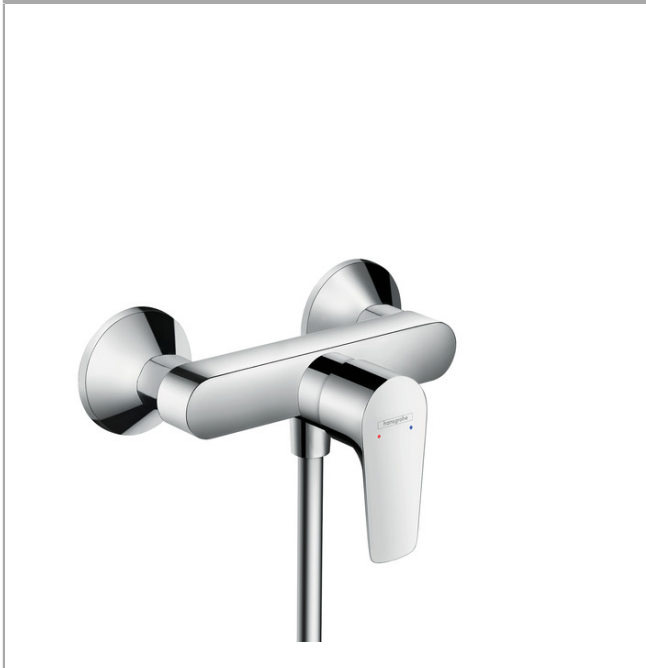

Talis E
single lever shower mixer for exposed installation
Surfaces: **chrome**   Article Number: **71760000**

Description

product features

- connection type: s-shaped connections
- centre distance: 150 ± 12 mm
- flow rate hand shower connection at 0.3 MPa: 17 l/min
- non-return valve

Product image