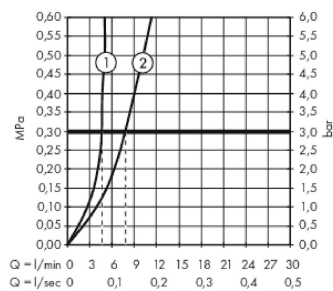

Metropol

Single lever basin mixer 110 with lever handle and push-open waste set

Surfaces: **Chrome** Article Number: **32507000**

Description

product features

- consists of: single lever basin mixer, waste set
- ComfortZone 110
- projection 135 mm
- spray type: normal spray
- maximum flow rate at 3 bar: 5 l/min
- ceramic cartridge
- temperature limitation adjustable
- suitable for continuous flow water heaters
- material waste set: metal
- connection type: G 3/8 connections
- connection dimension: DN15
- push-open waste set G 1 1/4

Technology

Design awards

Product image

Scale drawing

Flowchart