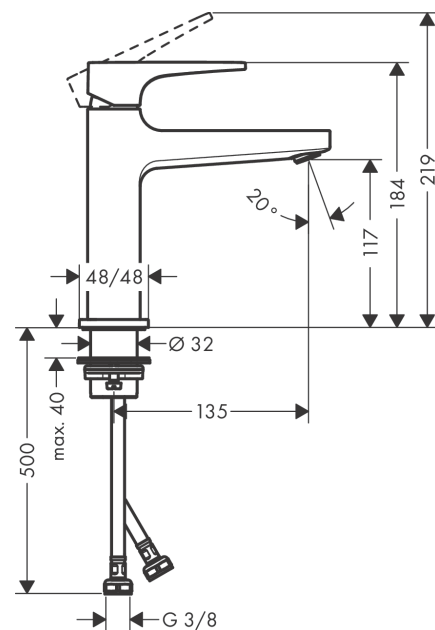

### Single lever basin mixer 110 with lever handle and push-open waste set

Surfaces: **Chrome** Article Number: **32507000**

##### product features

- consists of: single lever basin mixer, waste set
- ComfortZone 110
- projection 135 mm
- spray type: normal spray
- maximum flow rate at 3 bar: 5 l/min
- ceramic cartridge
- temperature limitation adjustable
- suitable for continuous flow water heaters
- material waste set: metal
- connection type: G 3/8 connections
- connection dimension: DN15
- push-open waste set G 1 1/4

#### Scale drawing