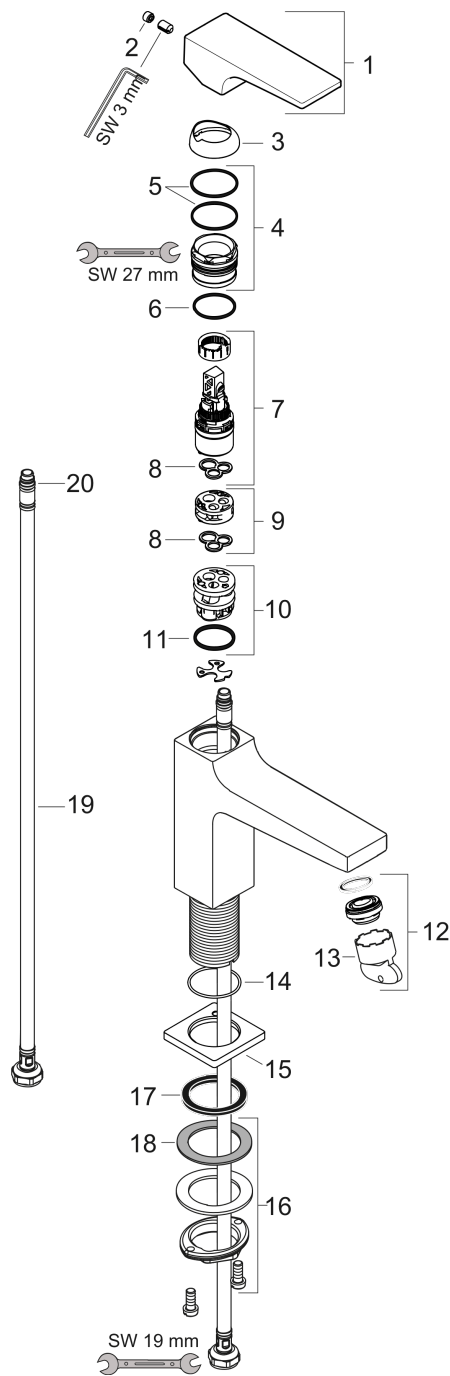

#### Scale drawing

#### Flowchart

**Metropol**  
**Single lever basin mixer 110 with lever handle and push-open waste set**  
 Surfaces: **Chrome**    Article Number: **32507000**

## Exploded Drawing

Year of production: >01/17

#### Spare part list

Year of production: >01/17

Pos.	Description	Article Number	Price	PU
1	handle	92995000	-	1
2	screw cover	95704000	-	1
3	flange	92625000	-	1
4	nut	92689000	-	1
5	O-ring 27x1,5	92527000	-	1
6	O-ring 25x1,5	98146000	-	1
7	cartridge, assy	97685000	-	1
8	seal	98865000	-	1
9	adapter for cartridge	92628000	-	1
10	adapter for cartridge	98866000	-	1
11	O-ring 23x2	98398000	-	1
12	aerator M24x1 (5 l/min)	92996000	-	1
13	service tool	95661000	-	1
14	O-ring 32x1,5	92936000	-	1
15	escutcheon	93048000	-	1
16	fixing set (Ø 32)	13961000	-	1
17	flat seal	98749000	-	1
18	lever collar	97548000	-	1
19	connection hose 600 mm M8x0,75 G3/8	96556000	-	1
20	O-ring 6,6x1,6	93019000	-	1
21	sealing set	95581000	-	1
a	push-open waste set	50100000	-	1
b	fixation extension 35 mm	13898000	-	1