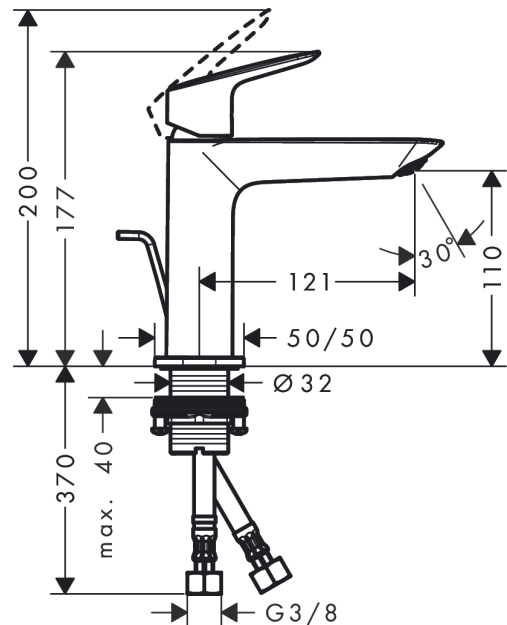

Logis

Single lever basin mixer 110 Fine CoolStart with pop-up waste set

Surfaces: **Chrome** Article Number: **71254000**

Description

product features

- consists of: single lever basin mixer, waste set
- ComfortZone 110
- projection 121 mm
- spray type: normal spray
- maximum flow rate at 3 bar: 5 l/min
- ceramic cartridge
- temperature limitation adjustable
- suitable for continuous flow water heaters
- material waste set: synthetic
- connection type: G 3/8 connections
- connection dimension: DN15
- cold water in middle position
- pop-up waste set G 1 1/4

Technology

Product image

Scale drawing

Logis
Single lever basin mixer 110 Fine CoolStart with pop-up waste set
 Surfaces: **Chrome** Article Number: **71254000**

Flowchart