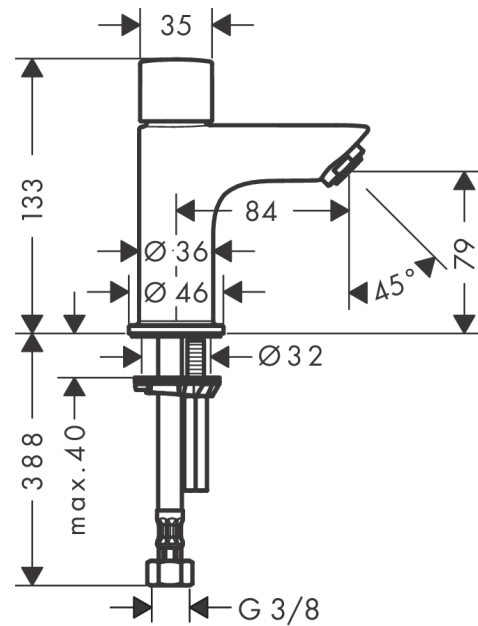

Logis

Pillar tap 70 for cold water without waste set

Surfaces: **Chrome** Article Number: **71120000**

Description

product features

- ComfortZone 70
- projection 84 mm
- spray type: normal spray
- maximum flow rate at 3 bar: 5 l/min
- ceramic valves 90°
- for cold water connection
- connection type: G 3/8 connections
- connection dimension: DN15

Technology

Product image

Scale drawing

Flowchart

Logis
 Pillar tap 70 for cold water without waste set
 Surfaces: **Chrome** Article Number: **71120000**

Exploded Drawing

Year of production: >01/15

Logis

Pillar tap 70 for cold water without waste set

Surfaces: **Chrome** Article Number: **71120000**

Spare part list

Year of production: >01/15

Pos.	Description	Article Number	Price	PU
1	handle for cold water	92237000	-	1
2	handle fixing set	98932000	-	1
3	shut off unit right closing	94009000	-	1
4	aerator M24x1 (5 l/min)	92372000	-	1
5	screw M8 x 68	97736000	-	1
6	seal Ø 42	98722000	-	1
7	fixing set	96016000	-	1
8	connection hose 450 mm M8x0,75 G3/8	97206000	-	1
9	O-ring 7x1,5	98422000	-	1