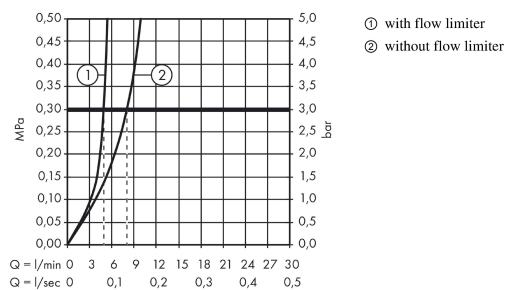

Technology

Product image

Scale drawing

Flowchart

Logis
 Pillar tap 70 for cold water without waste set
 Surfaces: **Chrome** Article Number: **71120000**

Exploded Drawing

Year of production: >01/15

Logis

Pillar tap 70 for cold water without waste set

Surfaces: **Chrome** Article Number: **71120000**

Spare part list

Year of production: >01/15

Pos.	Description	Article Number	Price	PU
1	handle for cold water	92237000	-	1
2	handle fixing set	98932000	-	1
3	shut off unit right closing	94009000	-	1
4	aerator M24x1 (5 l/min)	92372000	-	1
5	screw M8 x 68	97736000	-	1
6	seal Ø 42	98722000	-	1
7	fixing set	96016000	-	1
8	connection hose 450 mm M8x0,75 G3/8	97206000	-	1
9	O-ring 7x1,5	98422000	-	1