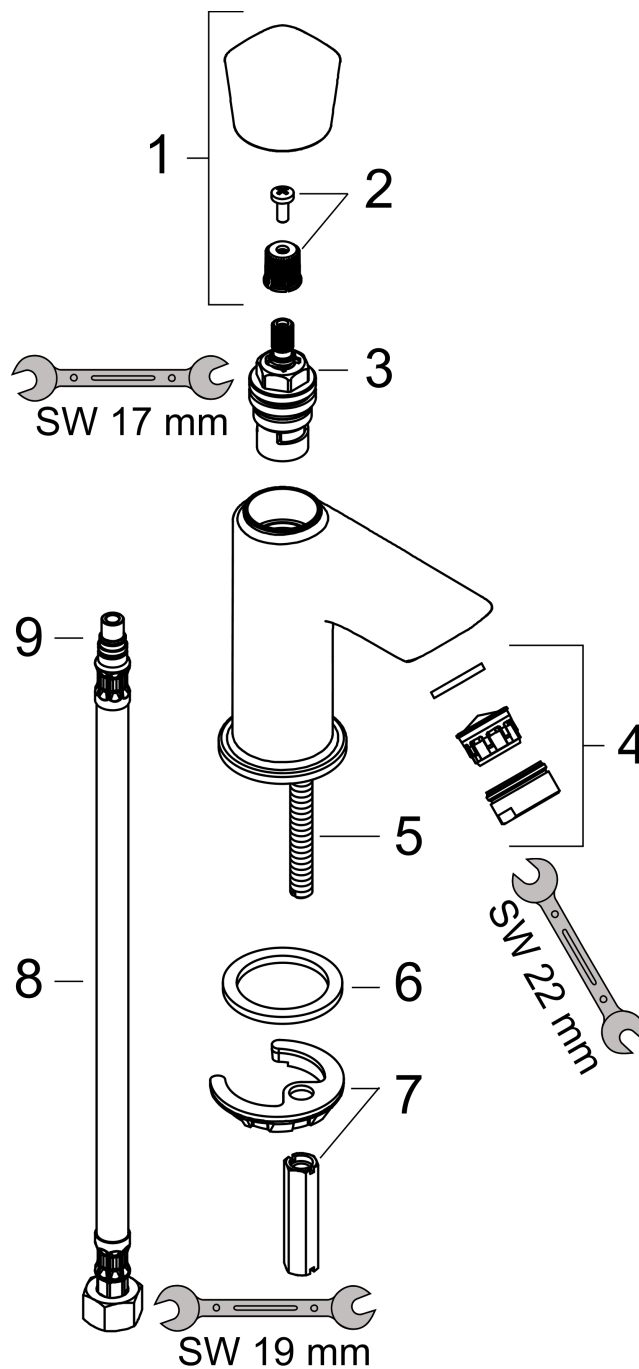

Logis

Pillar tap 70 for cold water without waste set

Surfaces: **Chrome** Article Number: **71120000**

Description

product features

- ComfortZone 70
- projection 84 mm
- spray type: normal spray
- maximum flow rate at 3 bar: 5 l/min
- ceramic valves 90°
- for cold water connection
- connection type: G 3/8 connections
- connection dimension: DN15

Technology

Product image

Scale drawing

Flowchart

Logis
 Pillar tap 70 for cold water without waste set
 Surfaces: **Chrome** Article Number: **71120000**

Exploded Drawing

Year of production: >01/15

Logis

Pillar tap 70 for cold water without waste set

Surfaces: **Chrome** Article Number: **71120000**

Spare part list

Year of production: >01/15

Pos.	Description	Article Number	Price	PU
1	handle for cold water	92237000	-	1
2	handle fixing set	98932000	-	1
3	shut off unit right closing	94009000	-	1
4	aerator M24x1 (5 l/min)	92372000	-	1
5	screw M8 x 68	97736000	-	1
6	seal Ø 42	98722000	-	1
7	fixing set	96016000	-	1
8	connection hose 450 mm M8x0,75 G3/8	97206000	-	1
9	O-ring 7x1,5	98422000	-	1