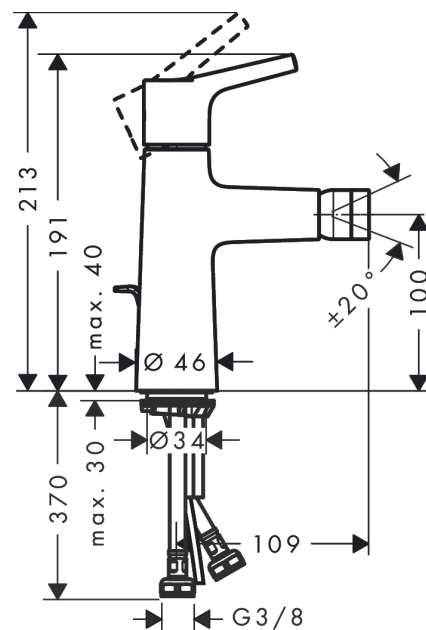

Talis S

Single lever bidet mixer with pop-up waste set

Surfaces: **Chrome** Article Number: **72200000**

Description

product features

- consists of: single lever bidet mixer, waste set
- projection 109 mm
- aerator with ball pivot
- spray type: normal spray
- maximum flow rate at 3 bar: 5 l/min
- ceramic cartridge
- temperature limitation adjustable
- suitable for continuous flow water heaters
- material waste set: metal
- connection type: G 3/8 connections
- connection dimension: DN15

Technology

Product image

Scale drawing

Flowchart

Talis S
Single lever bidet mixer with pop-up waste set
 Surfaces: **Chrome** Article Number: **72200000**

Exploded Drawing

Year of production: >04/17

Talis S
Single lever bidet mixer with pop-up waste set
 Surfaces: **Chrome** Article Number: **72200000**

Spare part list

Year of production: >04/17

Pos.	Description	Article Number	Price	PU
1	handle	92626000	-	1
2	screw cover	95704000	-	1
3	flange	92625000	-	1
4	nut	92627000	-	1
5	O-ring 27x1,5	92527000	-	1
6	cartridge, assy	97685000	-	1
7	seal	98865000	-	1
8	adapter for cartridge	92628000	-	1
9	adapter for cartridge	98866000	-	1
10	O-ring 23x2	98398000	-	1
11	ball joint	96050000	-	1
12	aerator M24x1 (5 l/min)	95379000	-	1
13	screw M8 x 68	97736000	-	1
14	seal	97608000	-	1
15	fixing set	96016000	-	1
16	connection hose 450 mm M8x0,75 G3/8	97206000	-	1
17	O-ring 6,6x1,6	93019000	-	1
18	pull rod	96657000	-	1
a	pop up waste	94139000	-	1