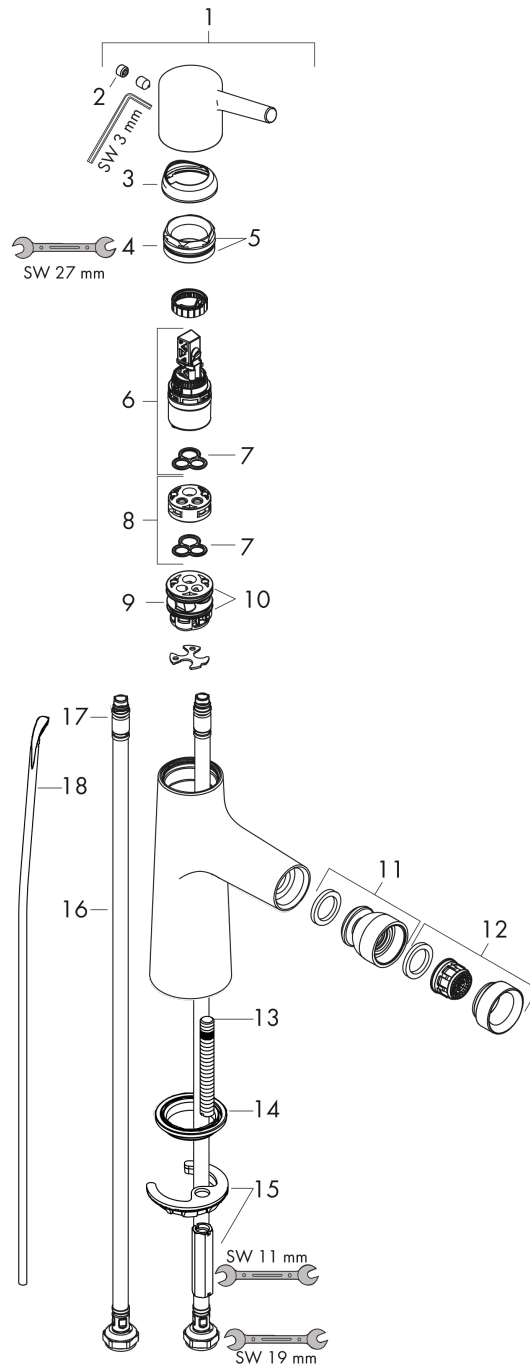

Talis S

Single lever bidet mixer with pop-up waste set

Surfaces: **Chrome** Article Number: **72200000**

Description

product features

- consists of: single lever bidet mixer, waste set
- projection 109 mm
- aerator with ball pivot
- spray type: normal spray
- maximum flow rate at 3 bar: 5 l/min
- ceramic cartridge
- temperature limitation adjustable
- suitable for continuous flow water heaters
- material waste set: metal
- connection type: G 3/8 connections
- connection dimension: DN15

Technology

Product image

Scale drawing

Flowchart

Talis S
Single lever bidet mixer with pop-up waste set
 Surfaces: **Chrome** Article Number: **72200000**

Exploded Drawing

Year of production: >04/17

Talis S
Single lever bidet mixer with pop-up waste set
 Surfaces: **Chrome** Article Number: **72200000**

Spare part list

Year of production: >04/17

Pos.	Description	Article Number	Price	PU
1	handle	92626000	-	1
2	screw cover	95704000	-	1
3	flange	92625000	-	1
4	nut	92627000	-	1
5	O-ring 27x1,5	92527000	-	1
6	cartridge, assy	97685000	-	1
7	seal	98865000	-	1
8	adapter for cartridge	92628000	-	1
9	adapter for cartridge	98866000	-	1
10	O-ring 23x2	98398000	-	1
11	ball joint	96050000	-	1
12	aerator M24x1 (5 l/min)	95379000	-	1
13	screw M8 x 68	97736000	-	1
14	seal	97608000	-	1
15	fixing set	96016000	-	1
16	connection hose 450 mm M8x0,75 G3/8	97206000	-	1
17	O-ring 6,6x1,6	93019000	-	1
18	pull rod	96657000	-	1
a	pop up waste	94139000	-	1