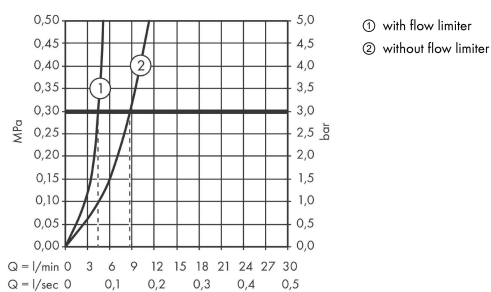

Talis S

Single lever bidet mixer with pop-up waste set

Surfaces: **Chrome** Article Number: **72200000**

Description

product features

- consists of: single lever bidet mixer, waste set
- projection 109 mm
- aerator with ball pivot
- spray type: normal spray
- maximum flow rate at 3 bar: 5 l/min
- ceramic cartridge
- temperature limitation adjustable
- suitable for continuous flow water heaters
- material waste set: metal
- connection type: G 3/8 connections
- connection dimension: DN15

Technology

Product image

Scale drawing

Flowchart

Talis S
Single lever bidet mixer with pop-up waste set
 Surfaces: **Chrome** Article Number: **72200000**

Exploded Drawing

Year of production: >04/17

Talis S
Single lever bidet mixer with pop-up waste set
 Surfaces: **Chrome** Article Number: **72200000**