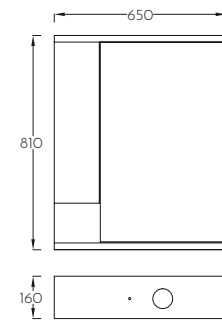

# TWIST

Modern, elegant, striking. For fans of simple yet modern style.

ITEM: 0821  
TWIST Art 55

17,1 kg (+5%)  
850x190x630  
0.102 m<sup>3</sup>

ITEM: 0824  
TWIST Art 65

16,8 kg (+5%)  
870x760x220  
0.145 m<sup>3</sup>

ITEM: 0819  
TWIST 55

29,1 kg (+5%)  
630x500x570  
0.180 m<sup>3</sup>

ITEM: 0822  
TWIST 65

32,5 kg (+5%)  
630x500x570  
0.180 m<sup>3</sup>

Perfect Match for every environment

**ZLATIBOR**  
photo by Dejan Selaković