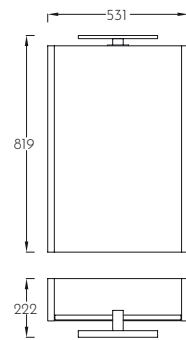

# TWIST

Modern, elegant, striking. For fans of simple yet modern style.

ITEM: 0821  
TWIST Art 55

17,1 kg (+5%)  
850x190x630  
0.102 m<sup>3</sup>

ITEM: 0824  
TWIST Art 65

16,8 kg (+5%)  
870x760x220  
0.145 m<sup>3</sup>

ITEM: 0819  
TWIST 55

29,1 kg (+5%)  
630x500x570  
0.180 m<sup>3</sup>

ITEM: 0822  
TWIST 65

32,5 kg (+5%)  
630x500x570  
0.180 m<sup>3</sup>

Perfect Match for every environment

**ZLATIBOR**  
photo by Dejan Selaković