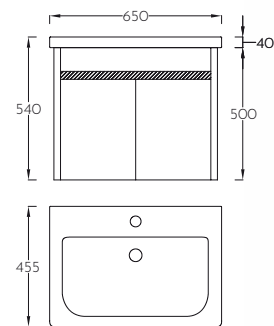

# TWIST

Modern, elegant, striking. For fans of simple yet modern style.

ITEM: 0821  
TWIST Art 55

17,1 kg (+5%)  
850x190x630  
0.102 m<sup>3</sup>

ITEM: 0824  
TWIST Art 65

16,8 kg (+5%)  
870x760x220  
0.145 m<sup>3</sup>

ITEM: 0819  
TWIST 55

29,1 kg (+5%)  
630x500x570  
0.180 m<sup>3</sup>

ITEM: 0822  
TWIST 65

32,5 kg (+5%)  
630x500x570  
0.180 m<sup>3</sup>

Perfect Match for every environment

**ZLATIBOR**  
photo by Dejan Selaković