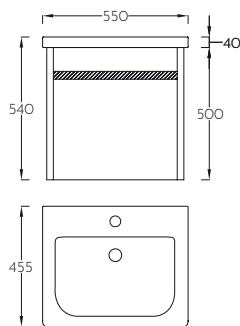

# TWIST

Modern, elegant, striking. For fans of simple yet modern style.

ITEM: 0821  
TWIST Art 55

17,1 kg (+5%)  
850x190x630  
0.102 m<sup>3</sup>

ITEM: 0824  
TWIST Art 65

16,8 kg (+5%)  
870x760x220  
0.145 m<sup>3</sup>

ITEM: 0819  
TWIST 55

29,1 kg (+5%)  
630x500x570  
0.180 m<sup>3</sup>

ITEM: 0822  
TWIST 65

32,5 kg (+5%)  
630x500x570  
0.180 m<sup>3</sup>

Perfect Match for every environment

**ZLATIBOR**  
photo by Dejan Selaković