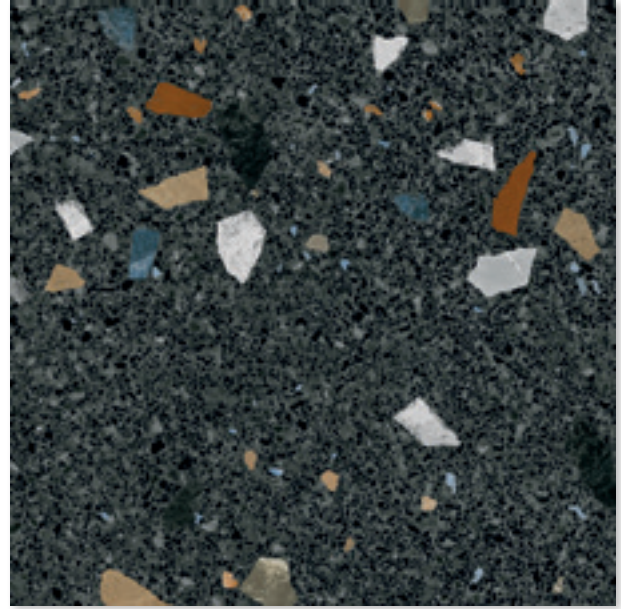

STRACCIATELLA

PORCELAIN TILE
PORCELÁNICO / GRÈS CÉRAMÉ

79,3x79,3 cm / 31,2"x 31,2"

Stracciatella-R Nacar Polished
R.053

Stracciatella-R Grafito Polished
R.053

Miscela-R Nacar Polished
R.053

Miscela-R Grafito Polished
R.053