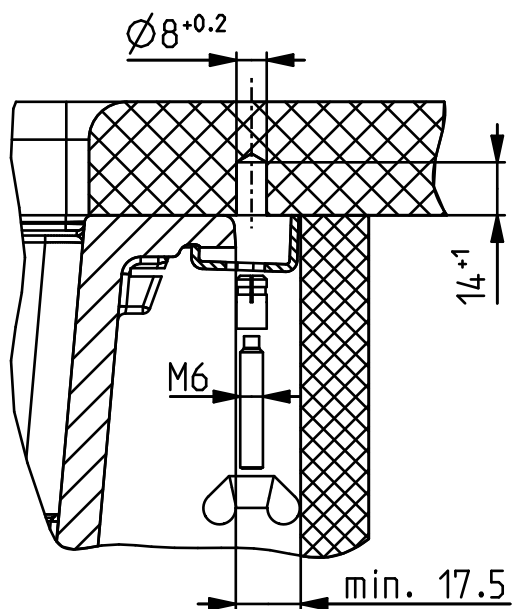

Installation into a cabinet with a mask - use of accessories 2 x 1135533 (not included)
 Vgradnja v omarico z masko - uporaba pribora 2 x 1135533 (ni priložen)

Cut-out 630x430-R8 G-U

Scale: 1:5

Format: A4