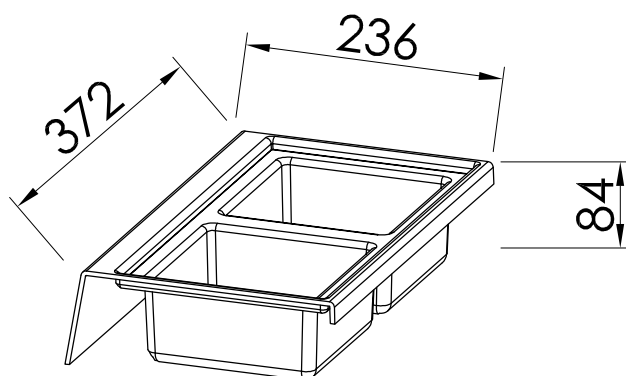

LUČ 500 BL LED

LUČ 700 BL LED

LUČ 300 - LED 4,5 W

ORGANIZATOR PREDALA ZG. 400
DRAWER ORGANIZER UPPER 400

ORGANIZATOR PREDALA SPOD.400
DRAWER ORGANIZER BOTTOM 400

ORGANIZATORJI PREDALA
DRAWER ORGANIZER

NOGICE POHIŠTVENE
H=400 mm