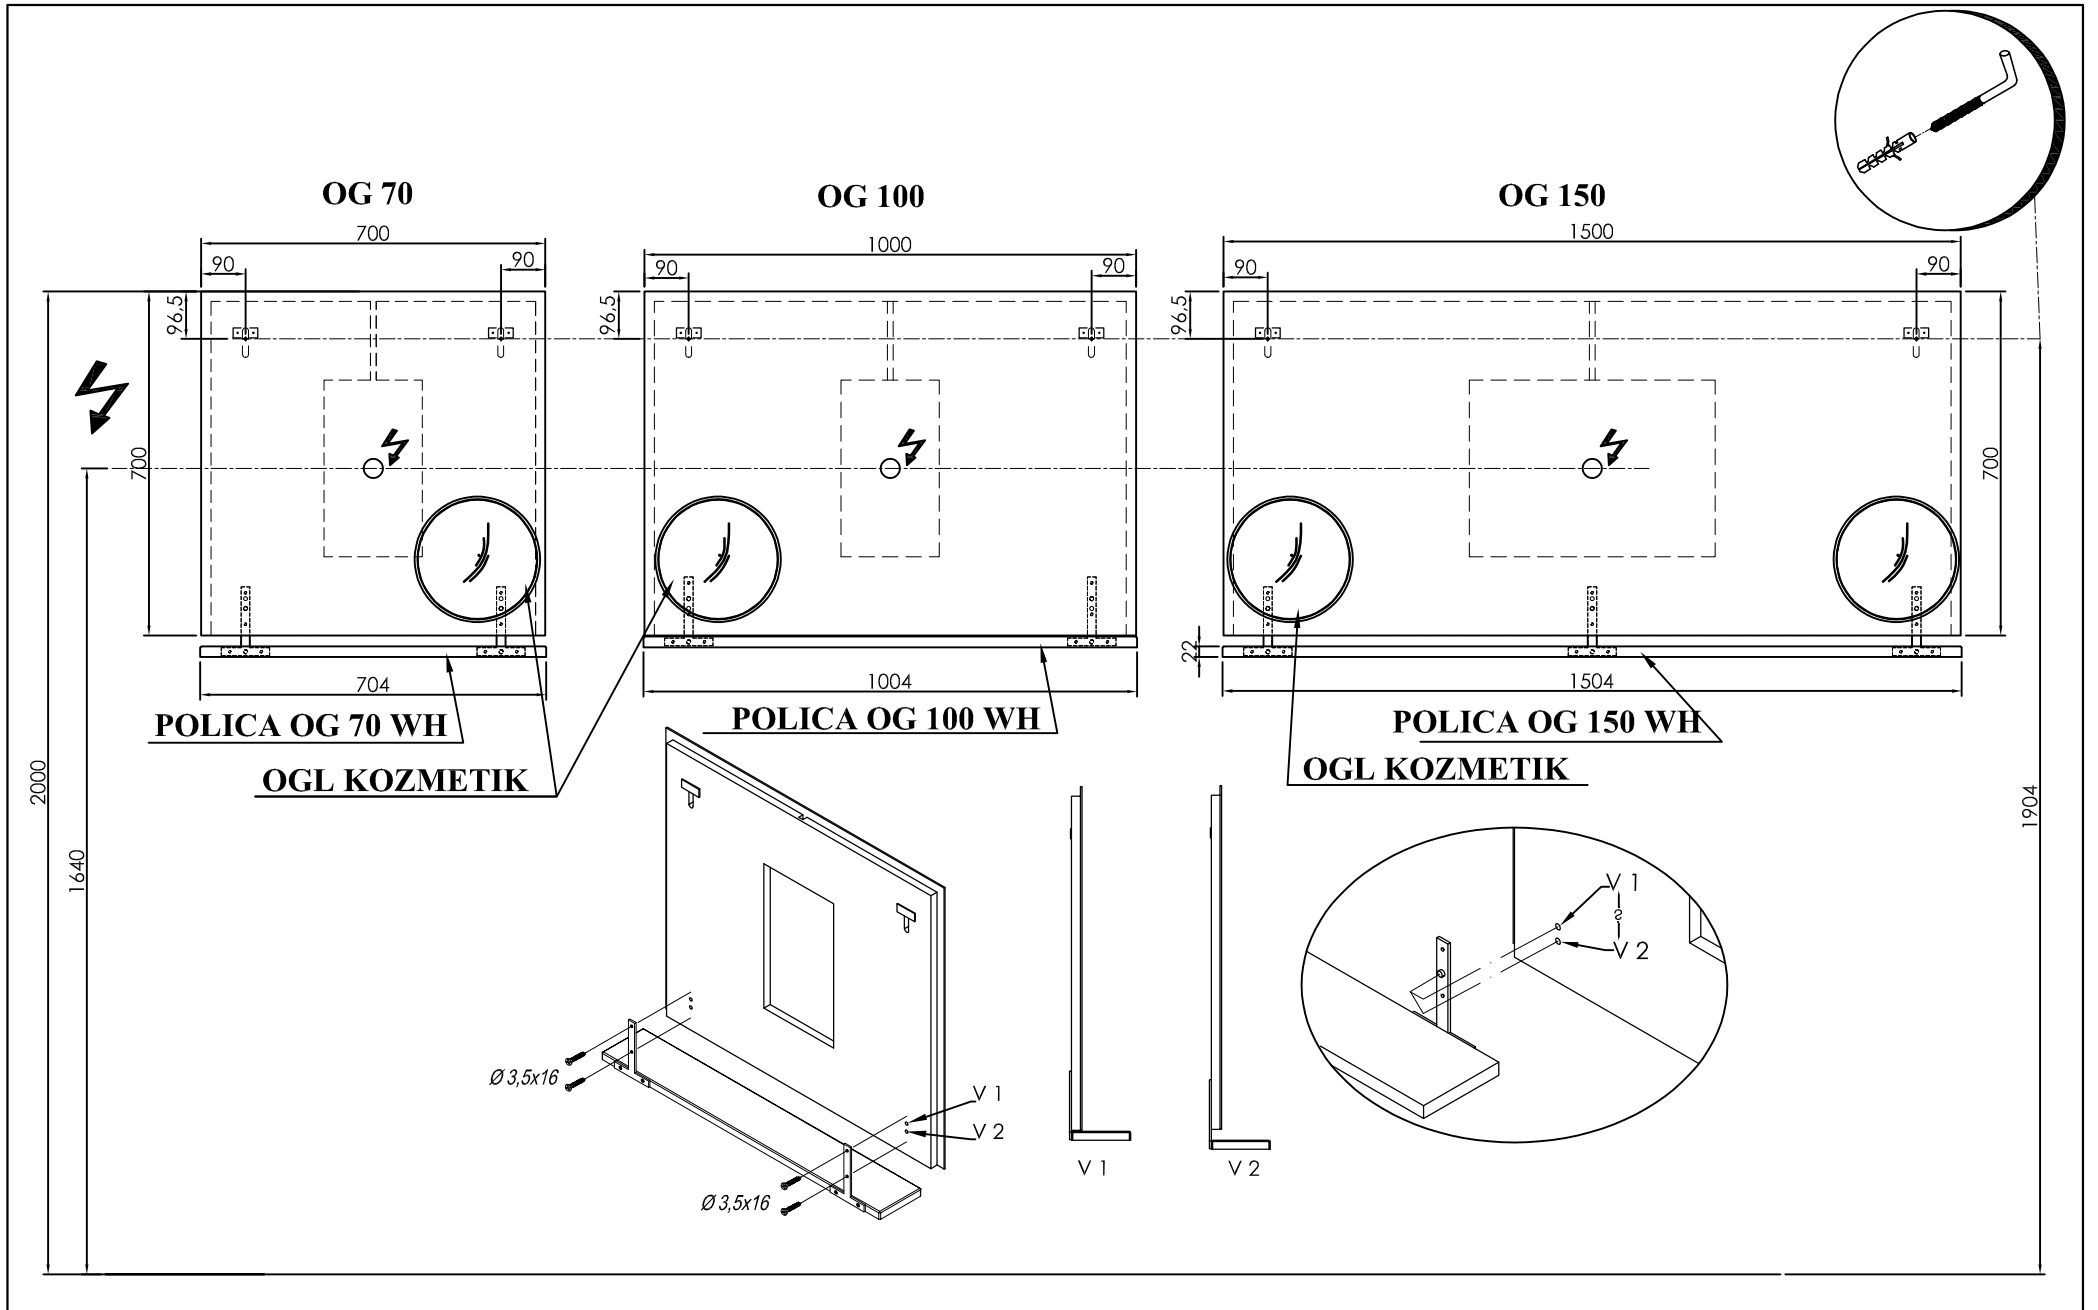

LUČ 500 BL LED

LUČ 700 BL LED

LUČ 300 - LED 4,5 W

ORGANIZATOR PREDALA ZG. 400
DRAWER ORGANIZER UPPER 400

ORGANIZATOR PREDALA SPOD.400
DRAWER ORGANIZER BOTTOM 400

ORGANIZATORJI PREDALA
DRAWER ORGANIZER

NOGICE POHIŠTVENE
H=400 mm