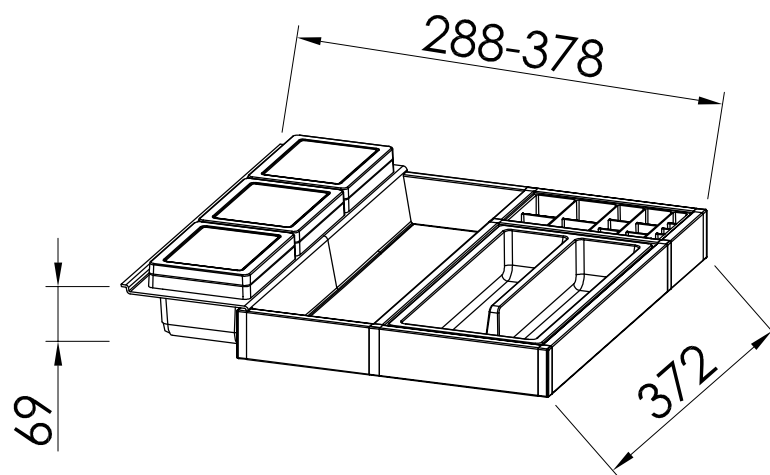

LUČ 500 BL LED

LUČ 700 BL LED

LUČ 300 - LED 4,5 W

ORGANIZATOR PREDALA ZG. 400
DRAWER ORGANIZER UPPER 400

ORGANIZATOR PREDALA SPOD.400
DRAWER ORGANIZER BOTTOM 400

ORGANIZATORJI PREDALA
DRAWER ORGANIZER

NOGICE POHIŠTVENE
H=400 mm