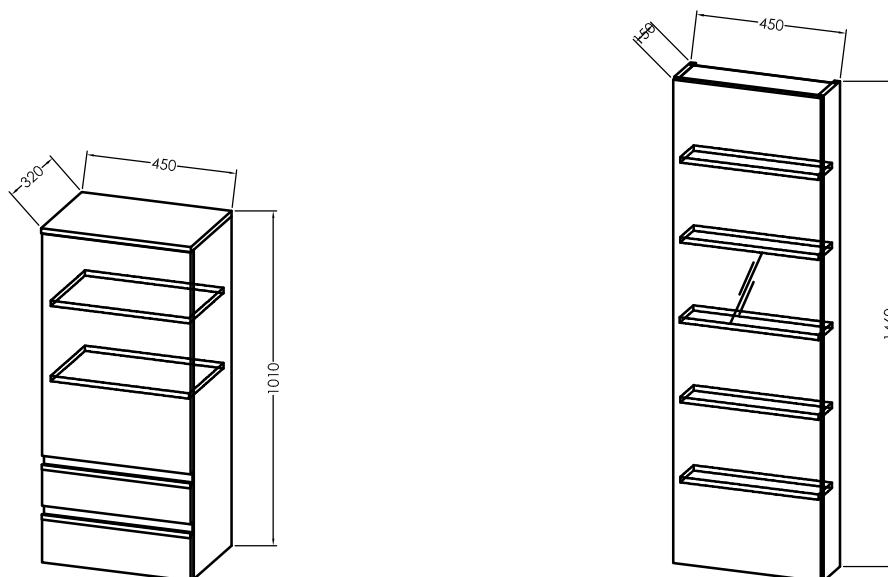

TO 120 BL - LED, SW, S

TO 150 BL - LED, SW, S

TOALETNE OMARICE TO

A 1461 GN - Green
A 1461 CW - Craft Wood
A 1461 DC - Dark Concrete

A 1461/750 GN - Green
A 1461/750 CW - Craft Wood
A 1461/750 DC - Dark Concrete