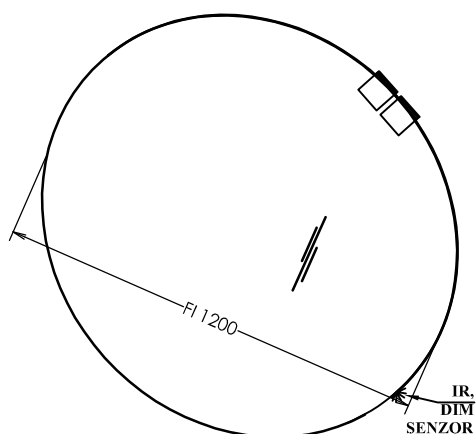

OG FI 120 - LED, IR, DIM