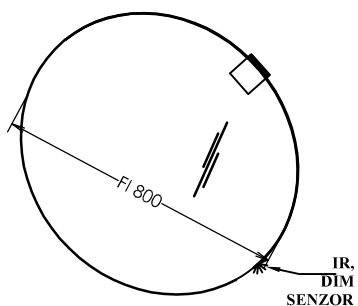

OG FI 80 - LED, IR, DIM