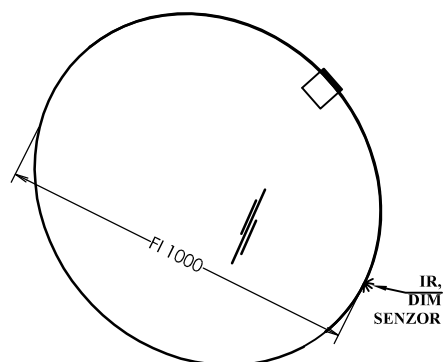

OG FI 100 - LED, IR, DIM