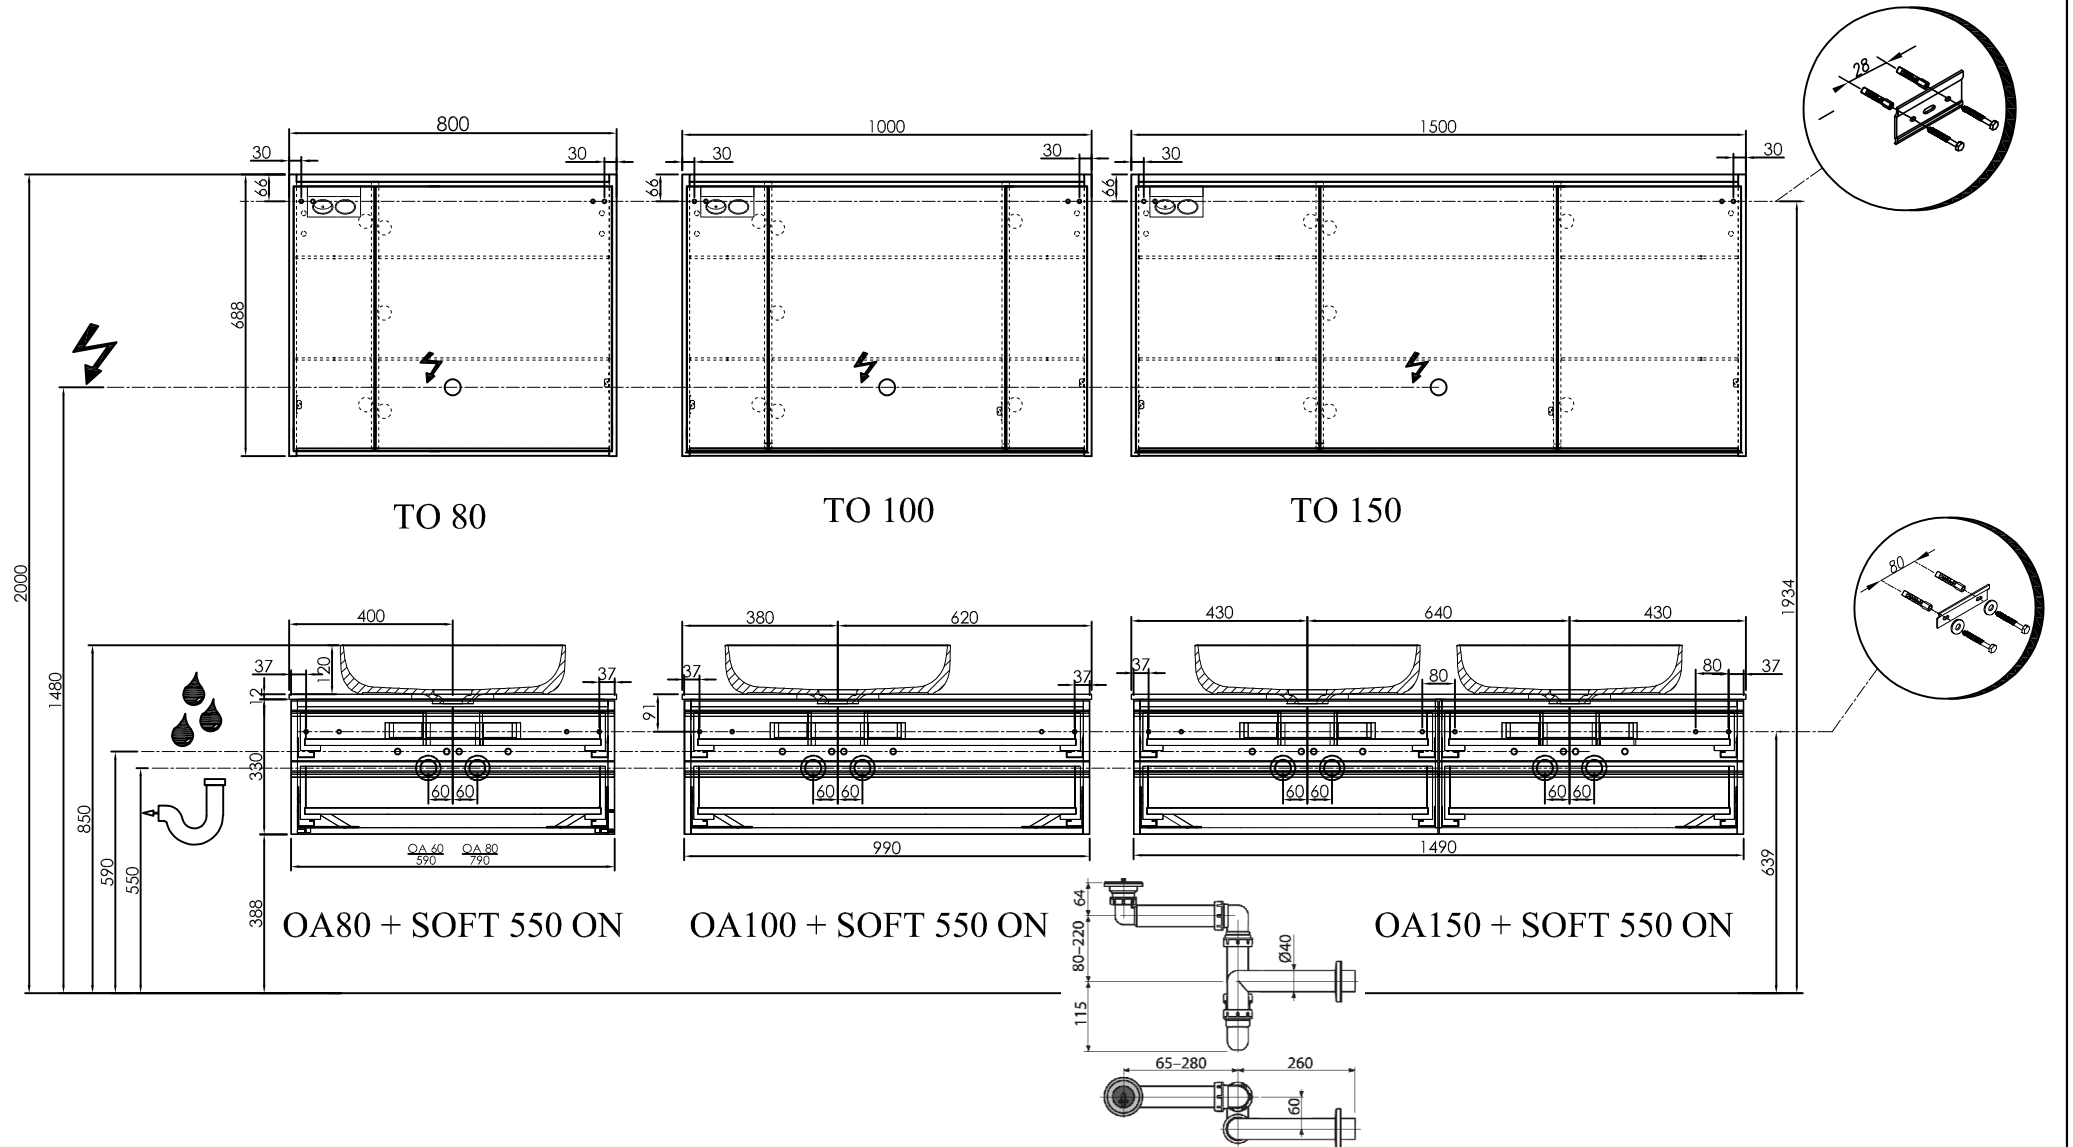

TO 120 BL - LED, SW, S

TO 150 BL - LED, SW, S

TOALETNE OMARICE TO

A 1461 GN - Green
A 1461 CW - Craft Wood
A 1461 DC - Dark Concrete

A 1461/750 GN - Green
A 1461/750 CW - Craft Wood
A 1461/750 DC - Dark Concrete