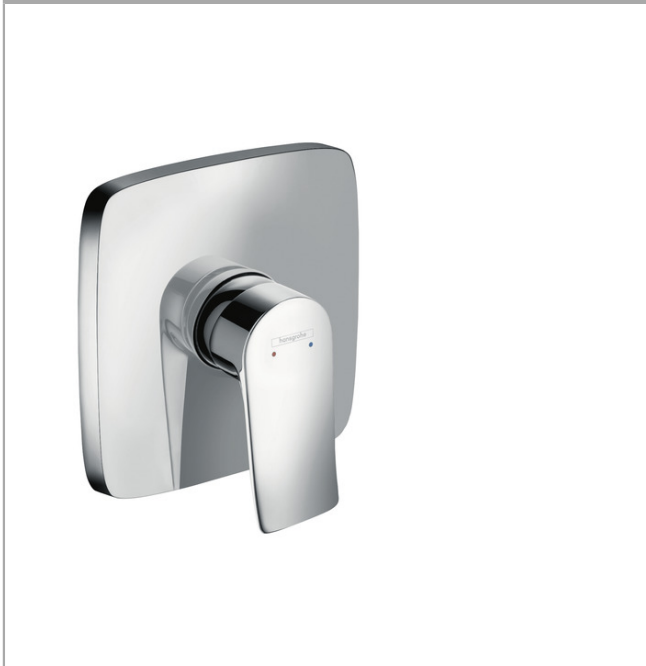

Metris

single lever shower mixer for concealed installation

Surfaces: **chrome** Article Number: **31456000**

Description

product features

- connection type: basic set
- operating pressure: min. 0.1 MPa/max. 1.0 MPa
- scope of supply: escutcheon, handle, sleeve, mixing unit

Product image